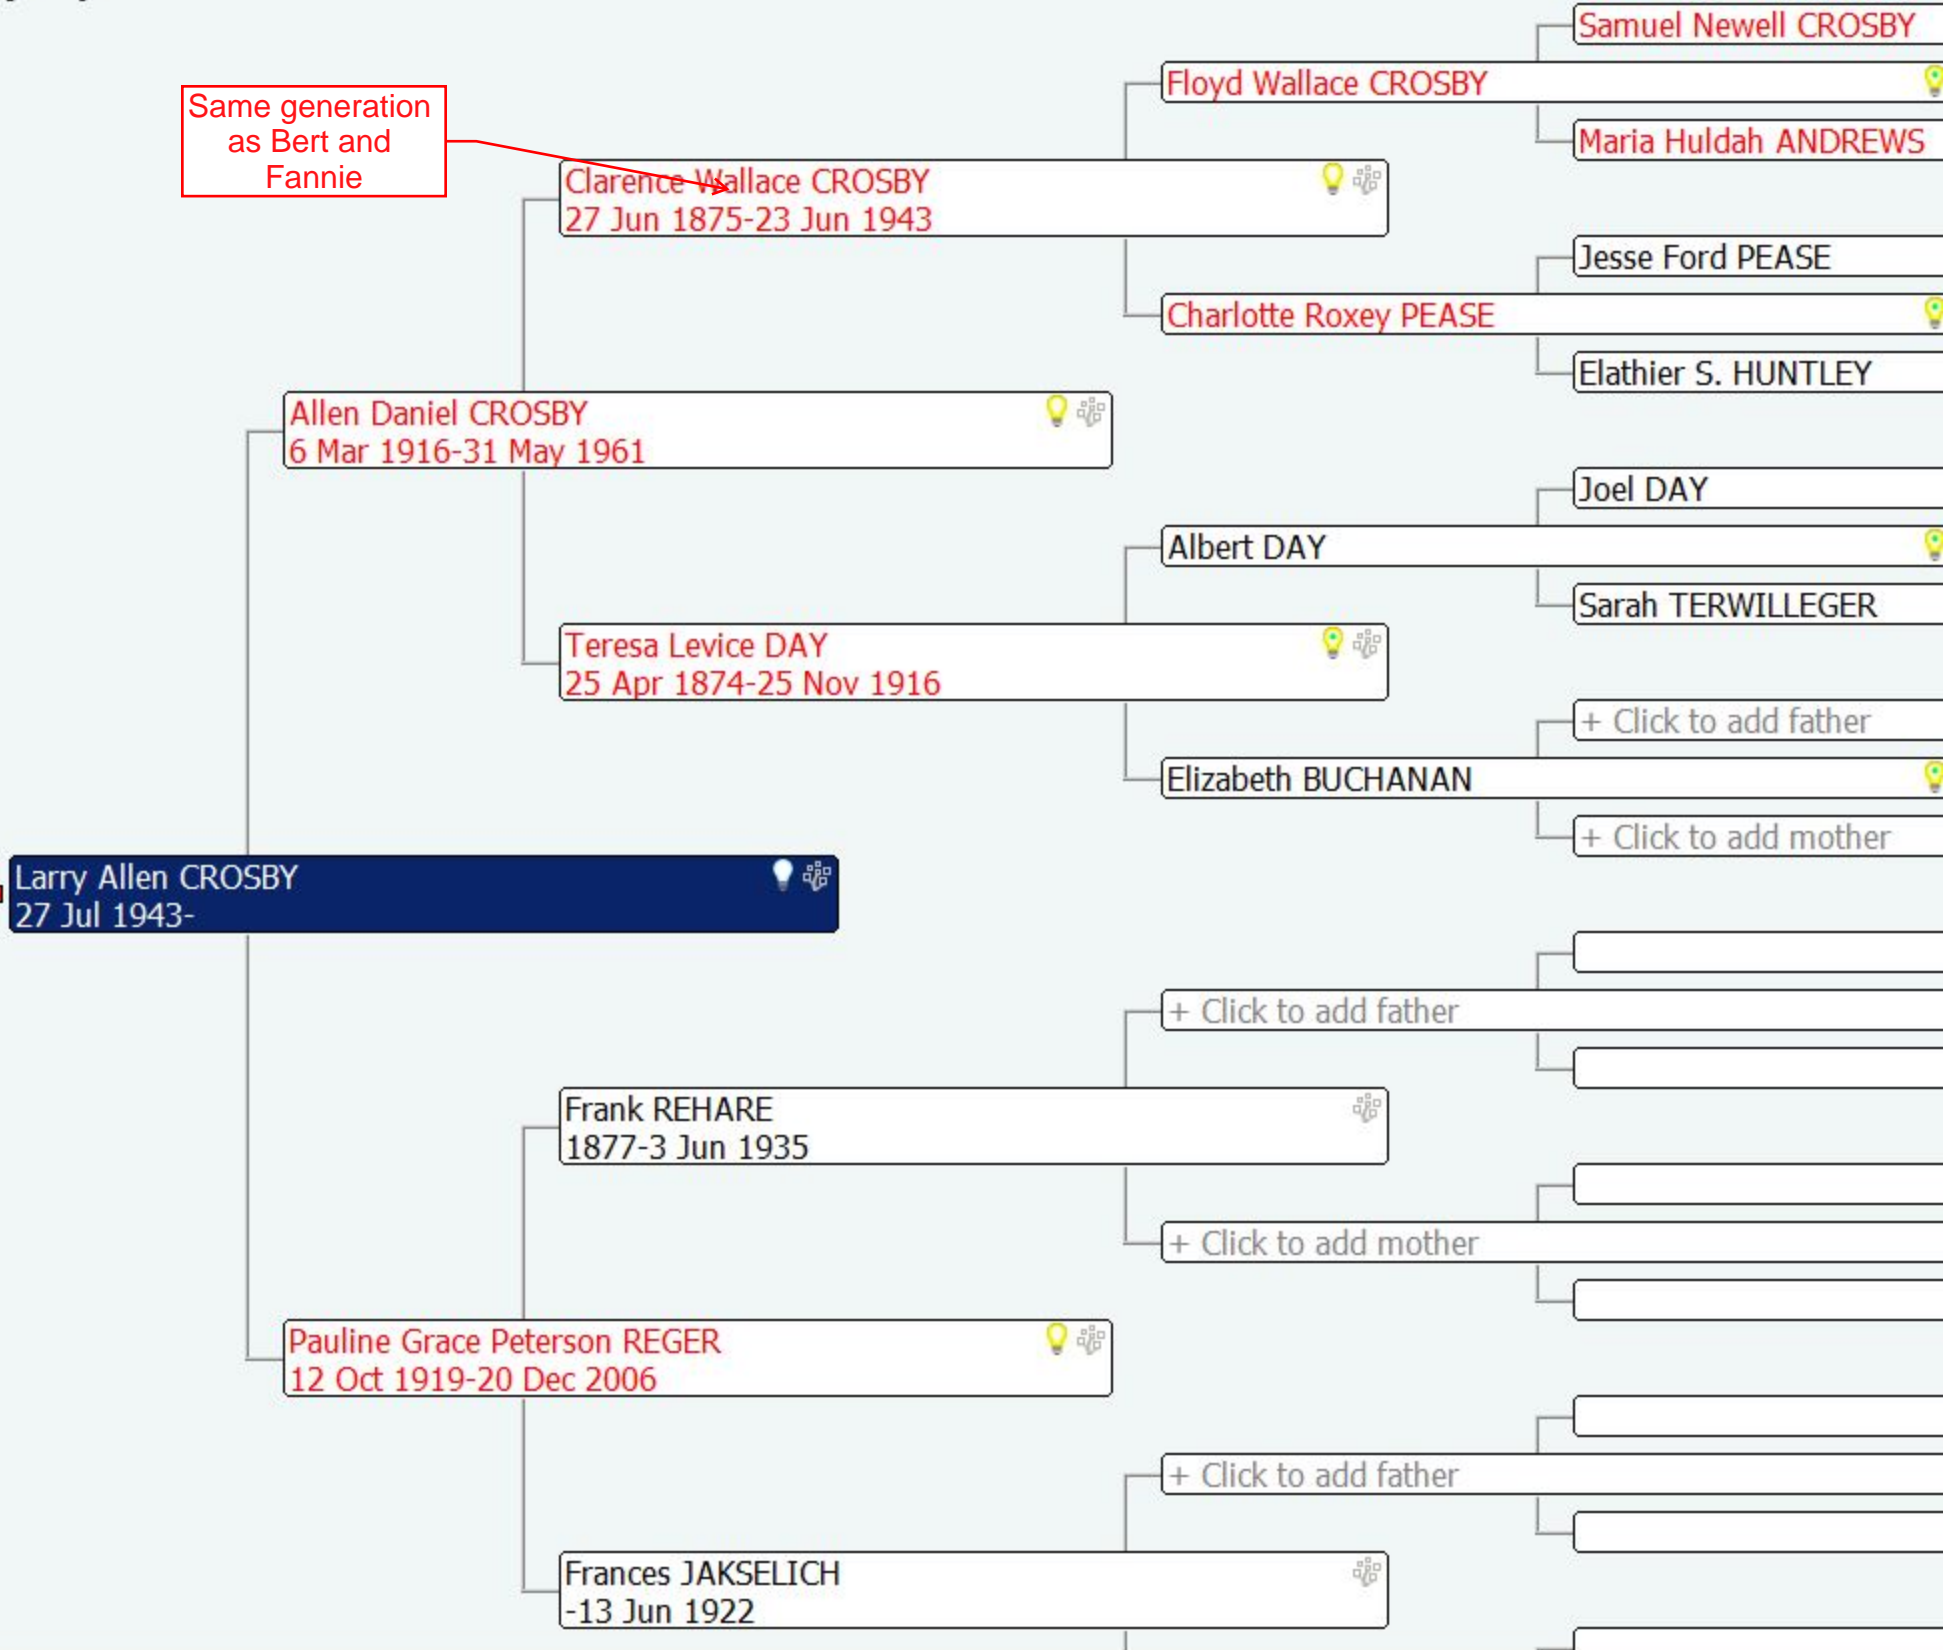

Same generation as Bert and Fannie

Samuel Newell CROSBY

Floyd Wallace CROSBY

Maria Huldah ANDREWS

Clarence Wallace CROSBY  
27 Jun 1875-23 Jun 1943

Jesse Ford PEASE

Charlotte Roxey PEASE

Elathier S. HUNTLEY

Allen Daniel CROSBY  
6 Mar 1916-31 May 1961

Joel DAY

Albert DAY

Sarah TERWILLEGER

Teresa Levice DAY  
25 Apr 1874-25 Nov 1916

+ Click to add father

Elizabeth BUCHANAN

+ Click to add mother